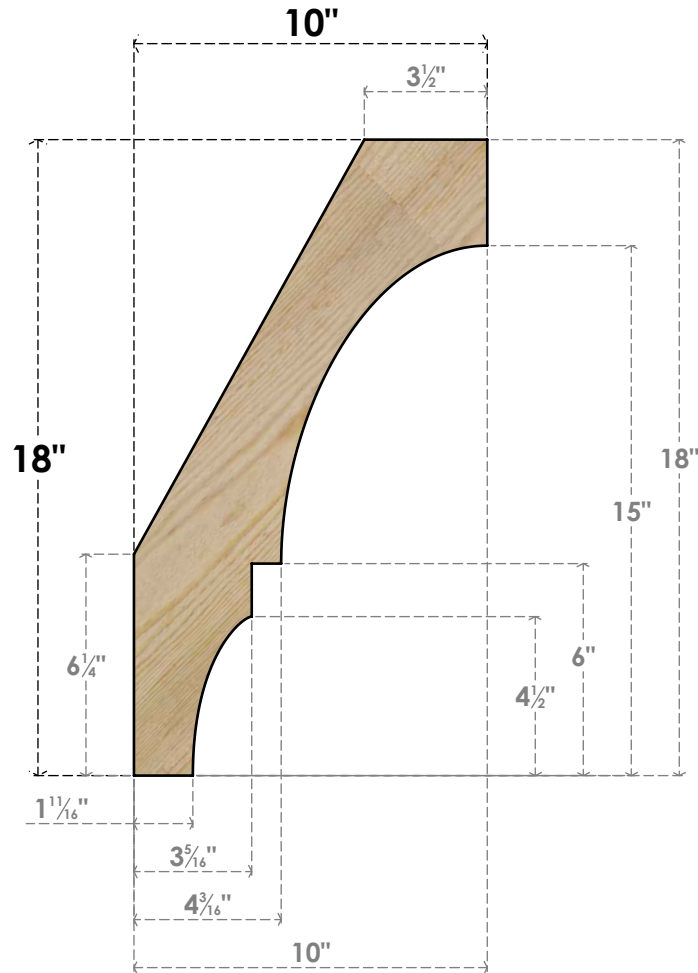

BRC06X10X18BOA00RDF

6"W X 10"D X 18"H BALBOA ROUGH SAWN BRACE, DOUGLAS FIR

SIDE

FRONT

EKENA
MILLWORK
2300 WEST MAIN ST.
CLARKSVILLE, TX 75426
TOLL FREE: 866-607-0453
WWW.EKENAMILLWORK.COM

NOTES

1. INSTALLATION TO BE COMPLETED IN ACCORDANCE WITH MANUFACTURER'S SPECIFICATIONS.
2. DRAWING MAY NOT BE TO SCALE
3. THIS DRAWING IS INTENDED FOR DESIGN AND PLANNING PURPOSES ONLY.
4. ALL INFORMATION CONTAINED HEREIN WAS CURRENT AT THE TIME OF DEVELOPMENT BUT MUST BE REVIEWED AND APPROVED BY THE PRODUCT MANUFACTURER TO BE CONSIDERED ACCURATE.
5. PRODUCTS ARE NOT KILN DRIED. THIS ITEM IS UNIQUE AND WILL CONTAIN THE NATURAL VARIATIONS THAT THE WOOD SPECIES OFFERS. THIS MAY RESULT IN VARIATIONS UP TO 1/4"